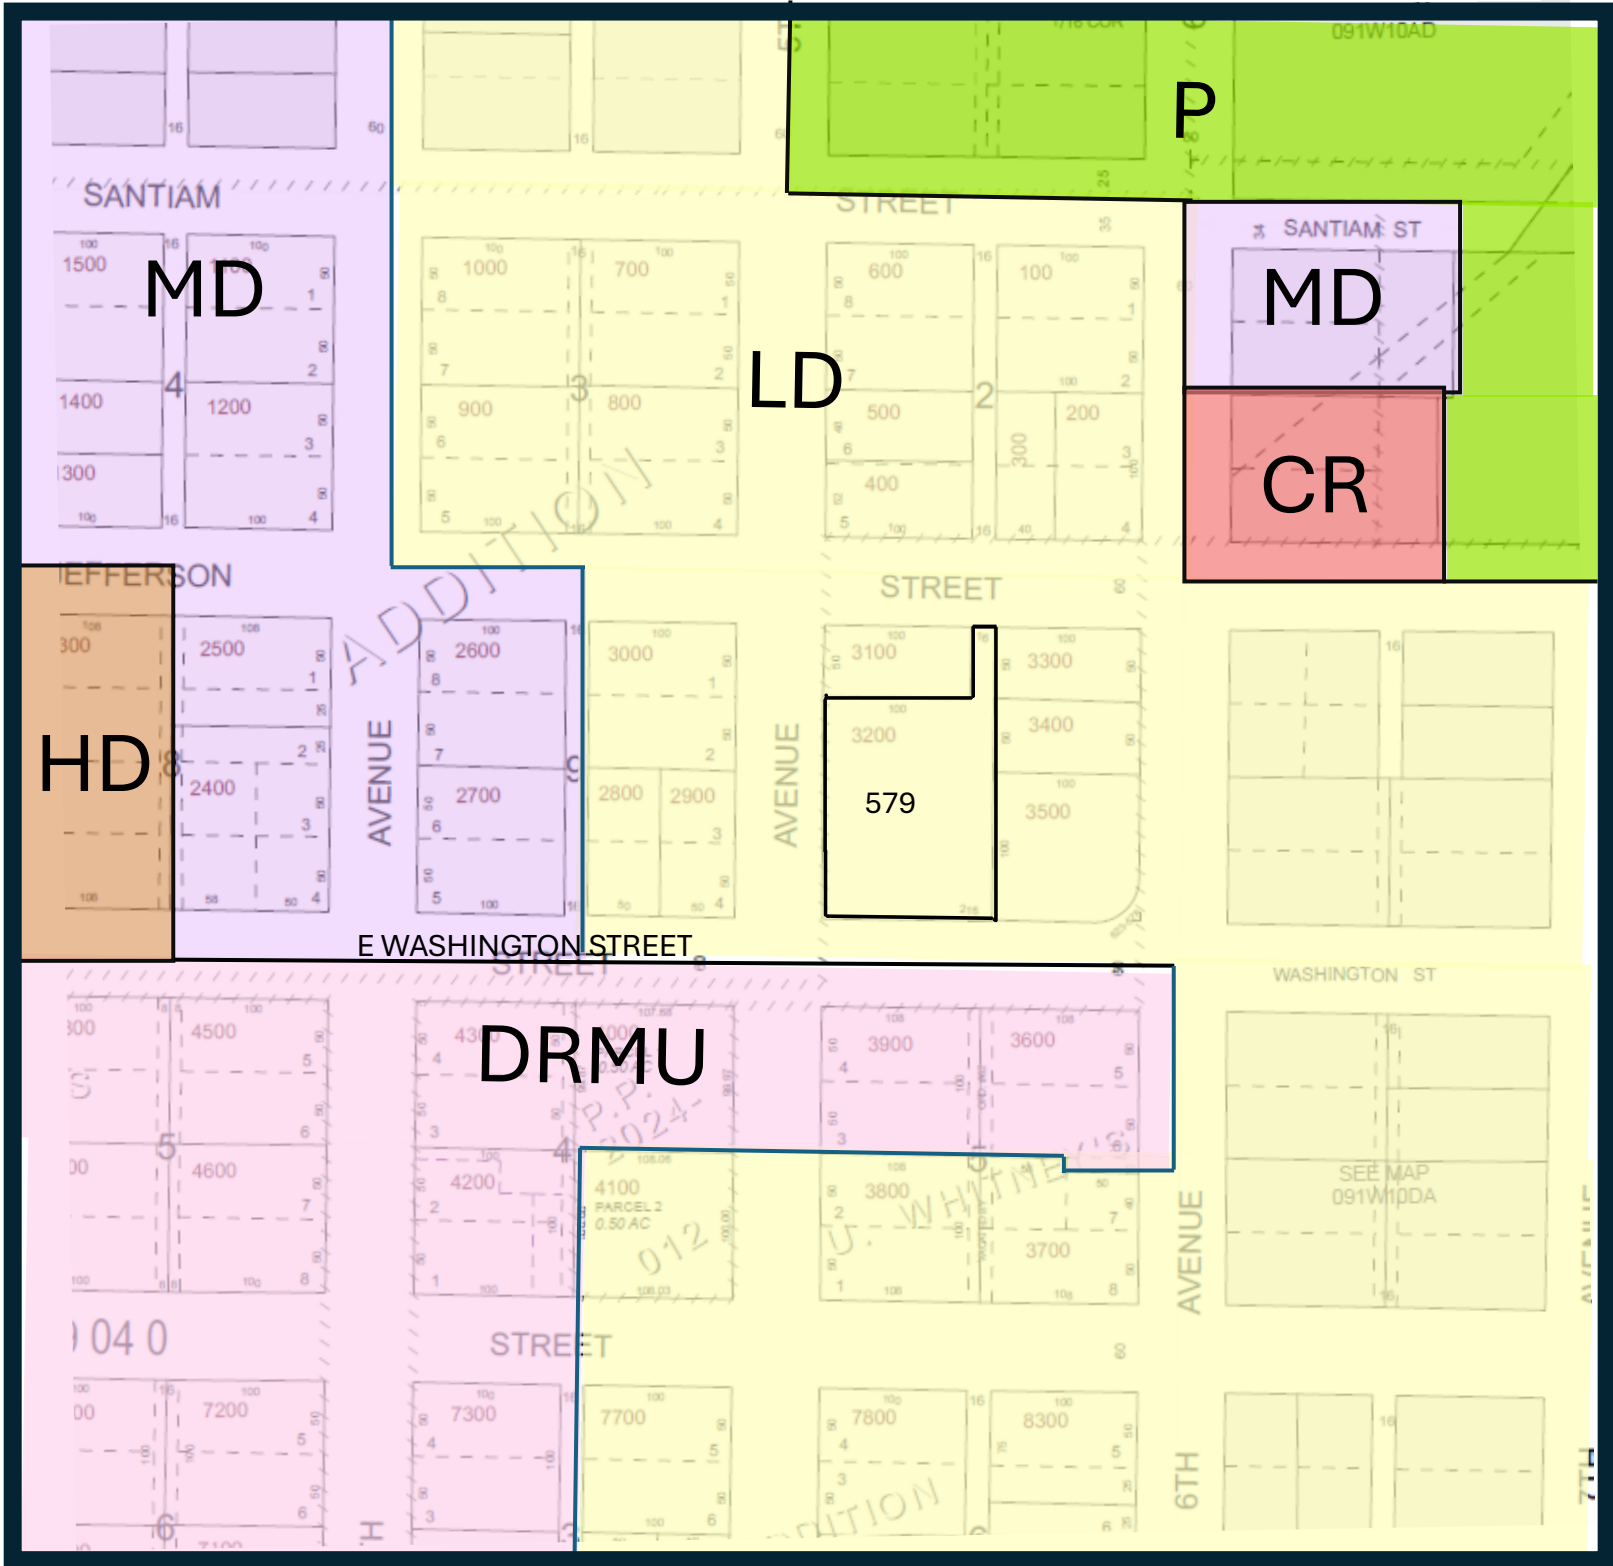

Exhibit A – Current Zoning

Reference Map: Marion County 09 1W 10DB
Zoning per City of Stayton Zoning Map

Exhibit B – Proposed Zoning

Reference Map: Marion County 09 1W 10DB
 Zoning per City of Stayton Zoning Map