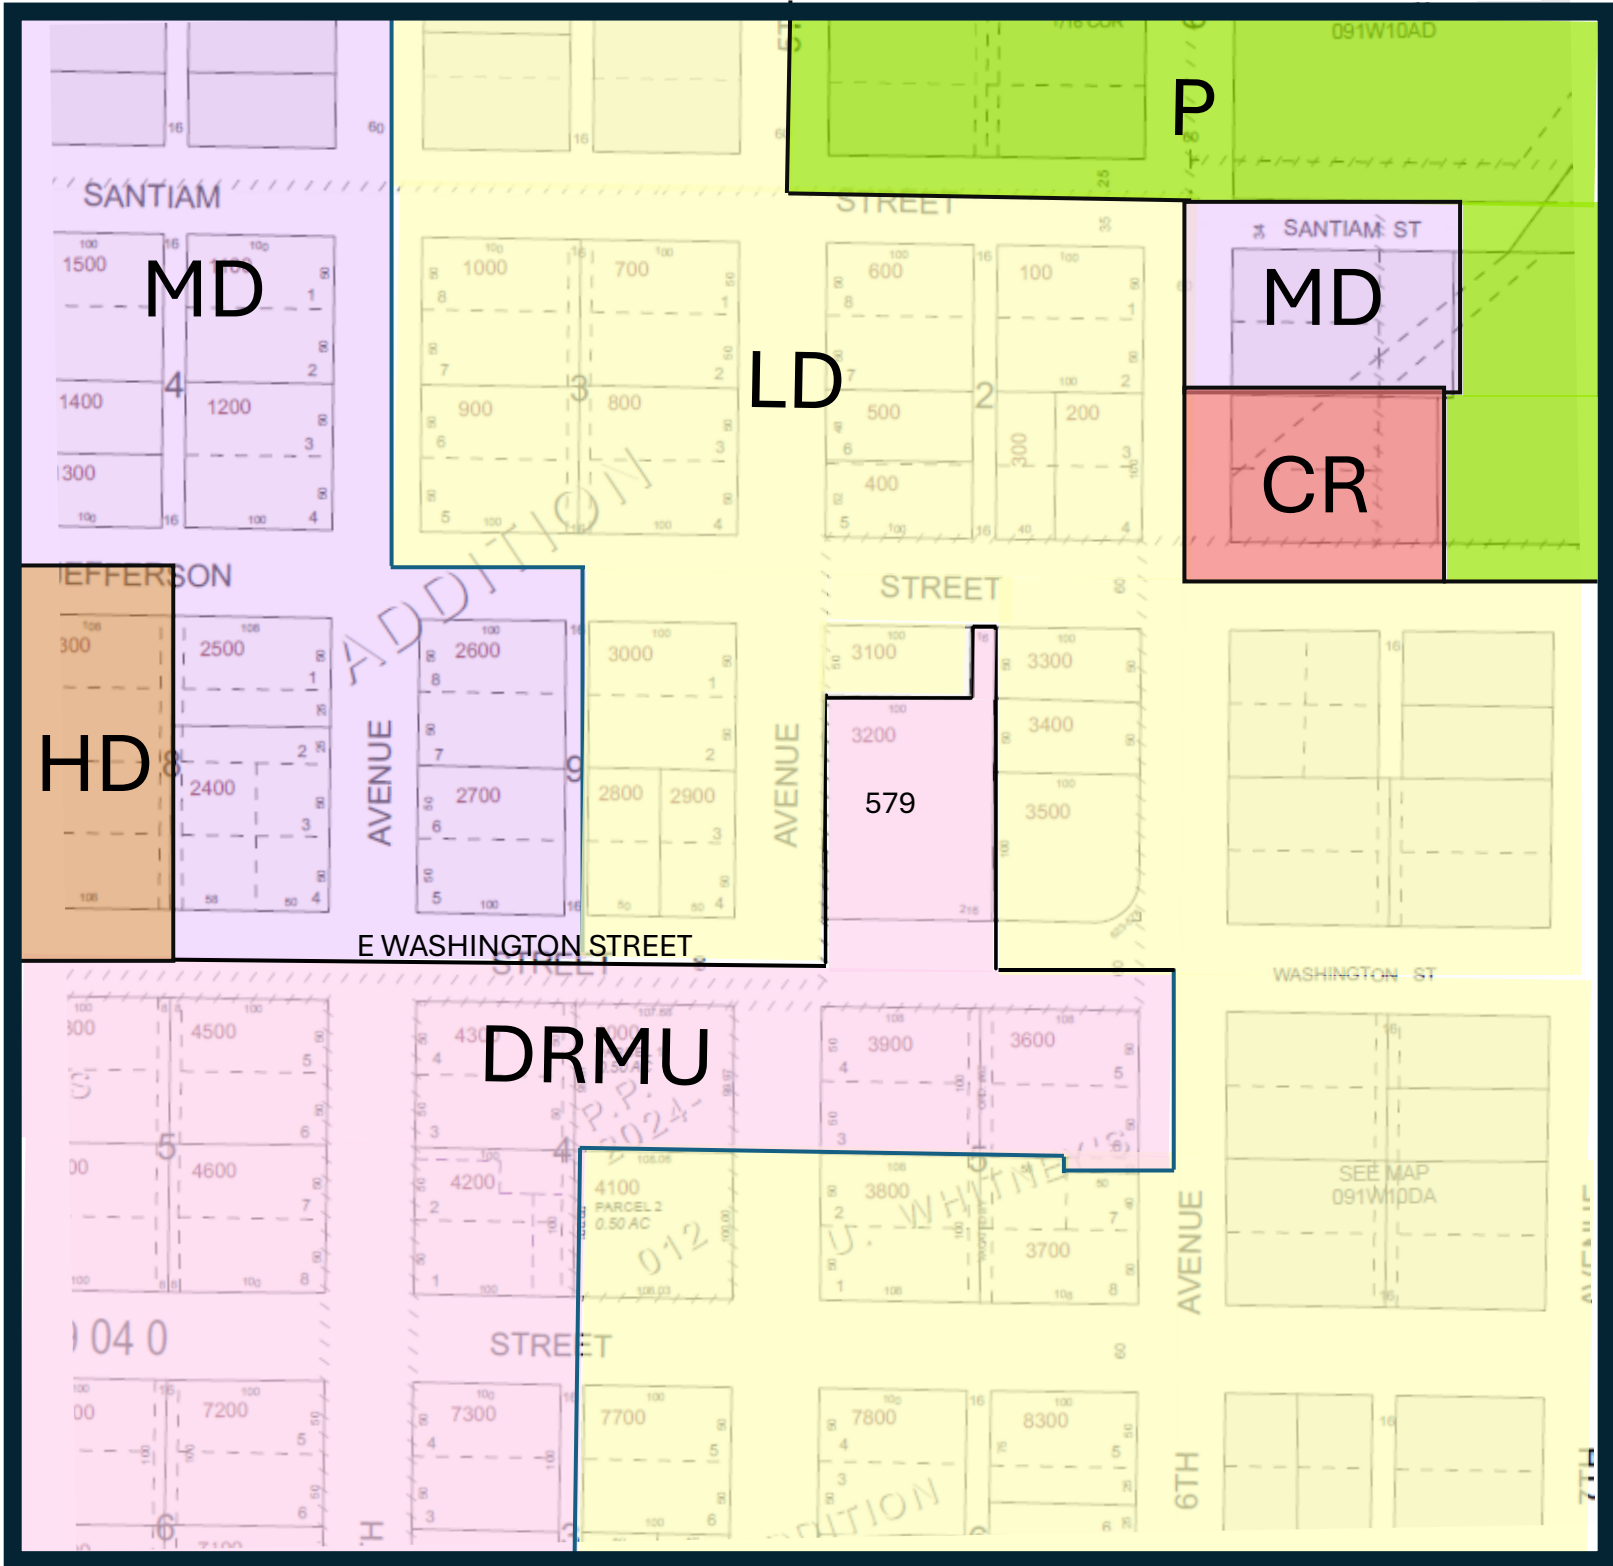

Exhibit A – Current Zoning

Reference Map: Marion County 09 1W 10DB
Zoning per City of Stayton Zoning Map

Exhibit B – Proposed Zoning

Reference Map: Marion County 09 1W 10DB
 Zoning per City of Stayton Zoning Map